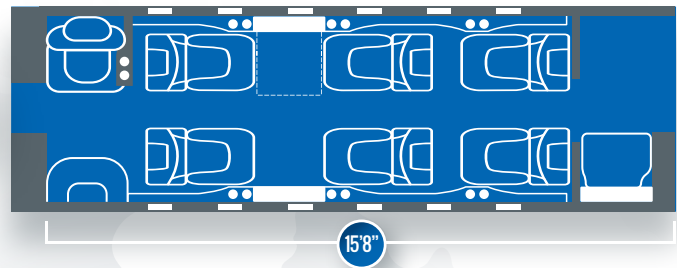

## CESSNA CITATION CJ3

Passenger capacity	8
Range - distance	1,875nm
Range - time	3.5hrs
Year of manufacture	2014
Exterior refurbished	-
Interior refurbished	-
Cabin length	15ft 8in
Cabin height	4ft 9in
Cabin width	4ft 10in
Total cabin volume	283cu.ft
Baggage capacity	65cu.ft
Cruise speed	480mph
Maximum altitude	45,000ft
Climb-to-cruise (altitude:37,000ft)	27mins
Sleeping positions	0

### AMENITIES

- WiFi equipped 
- Airshow system
- 110 VAC outlets in cabin
- Fully enclosed flushable aft lavatory
- 8.4" video monitor
- Phone system

ReynoldsJet   ReynoldsJet

654 Wilmer Avenue · Hangar 4 · Cincinnati, OH 45226 · (877) 533-0393 · charter@reynoldsjet.com · www.reynoldsjet.com

## CESSNA CITATION CJ3

Side facing seat opposite entry

Fully enclosed and belted flushing aft lavatory

ReynoldsJet   ReynoldsJet

654 Wilmer Avenue • Hangar 4 • Cincinnati, OH 45226 • (877) 533-0393 • charter@reynoldsjet.com • www.reynoldsjet.com